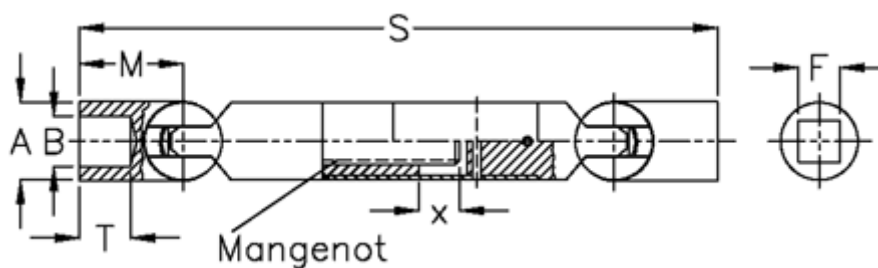

Data Sheet

Article number: 078551041

Description: Telescopic ball joint 0.855.104.001
s=400 x=75 square 30

Measures

A	= 55
F	= 30
Longitudinal ribs	= 6x28x32
M	= 67.5
MD max N m	= 440
s	= 400
T	= 35
x	= 75